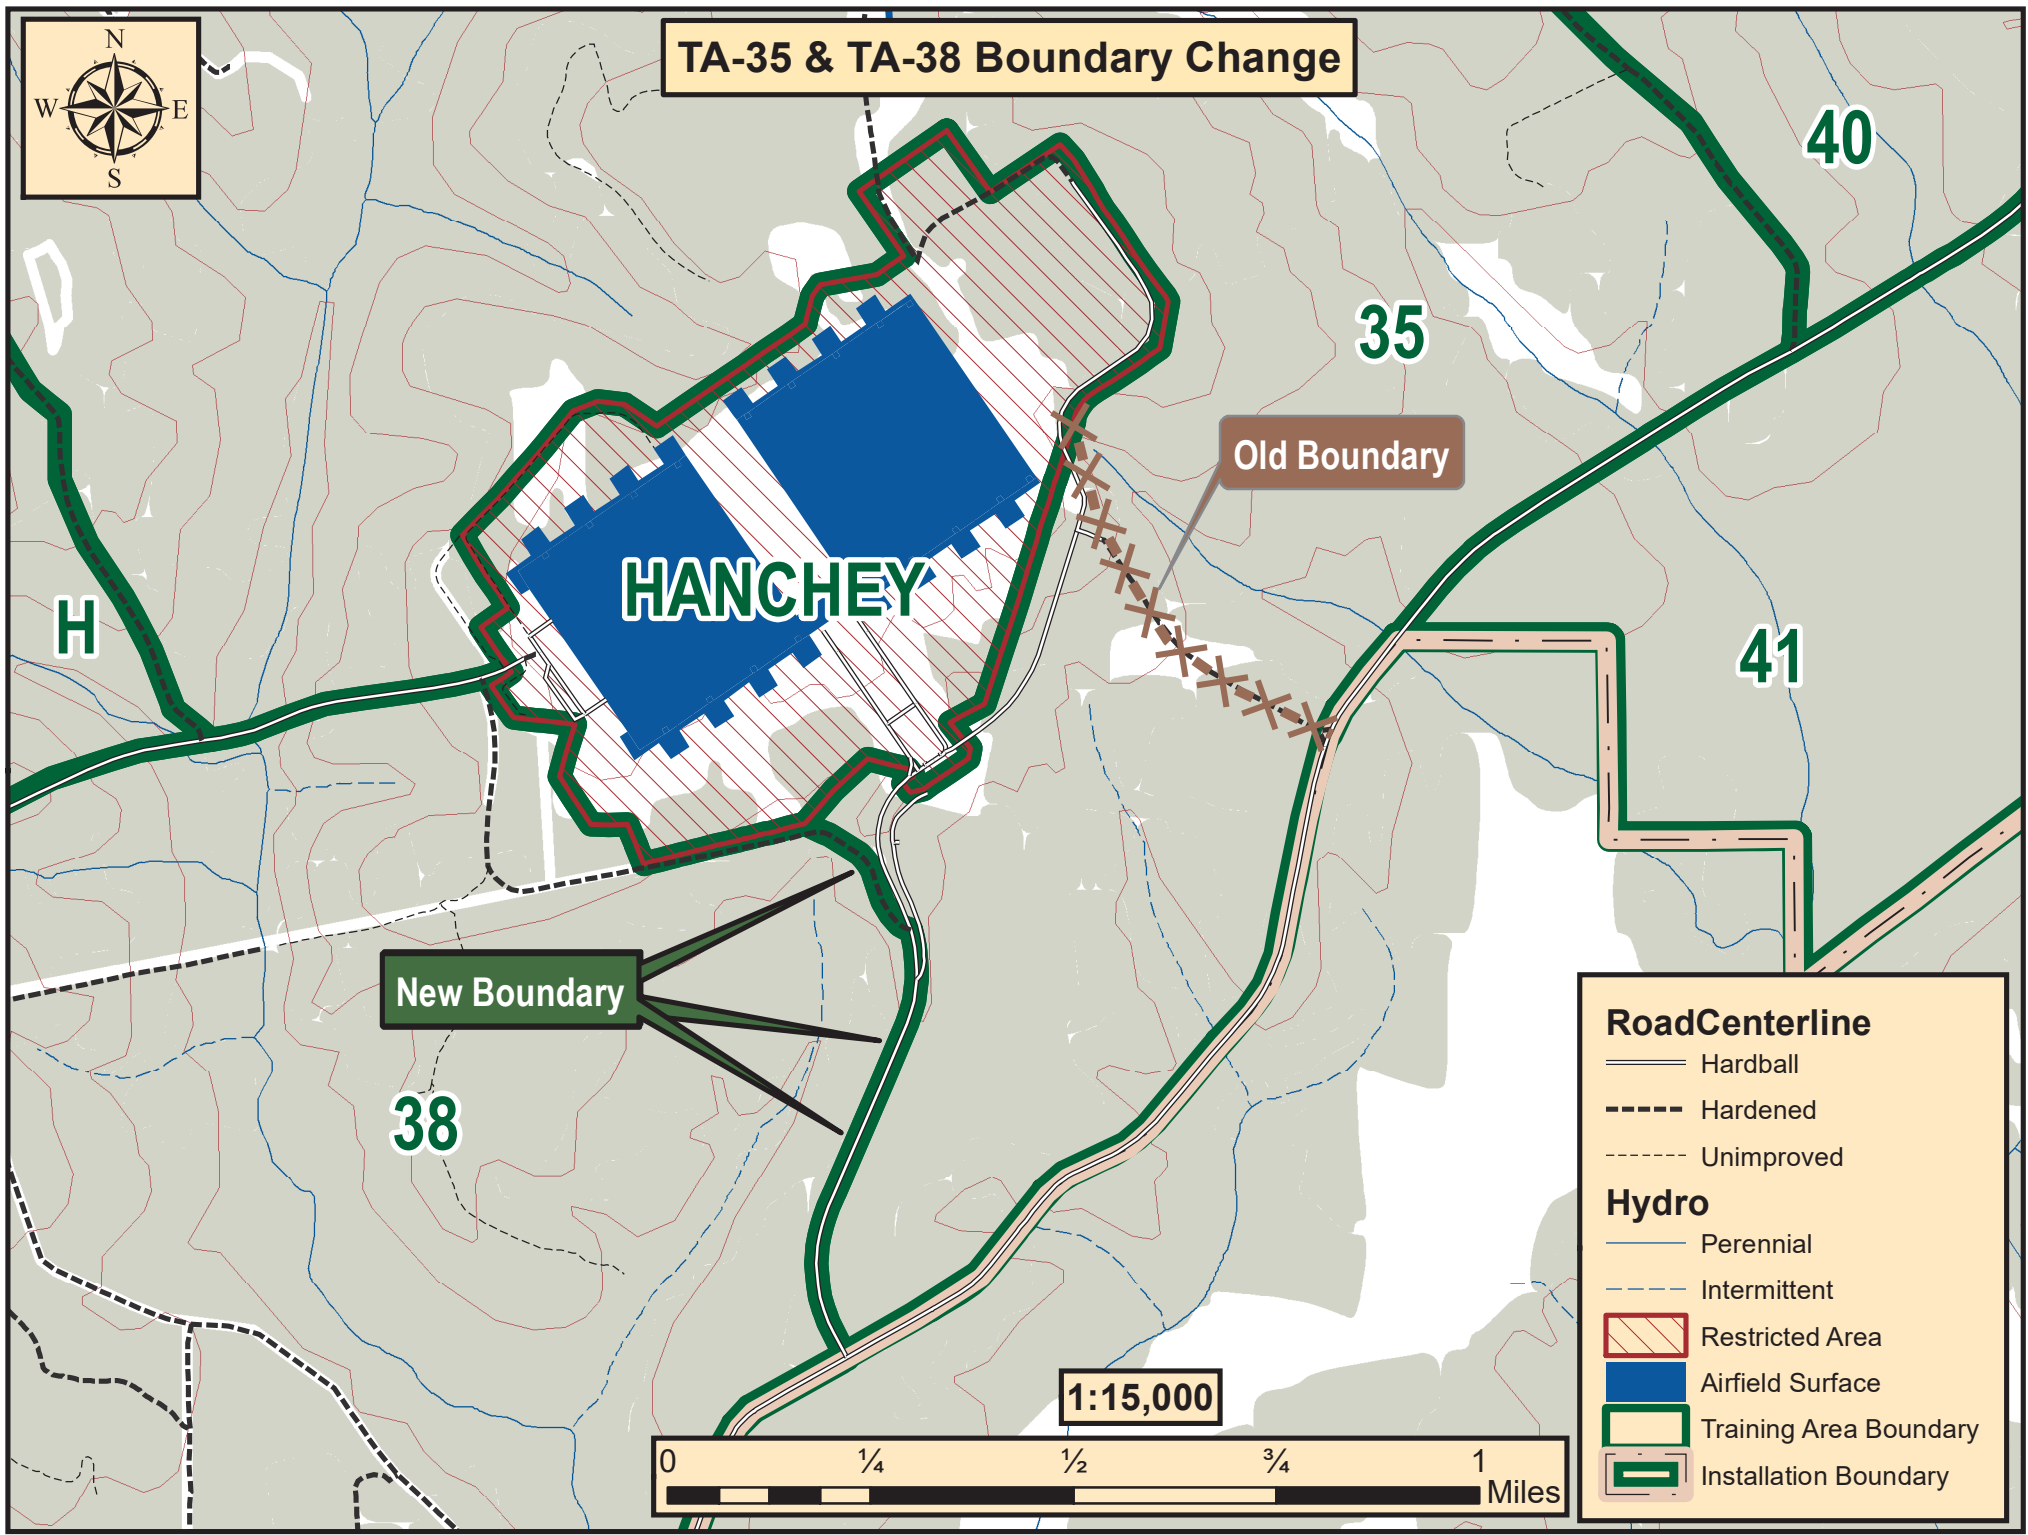

# TA-35 & TA-38 Boundary Change

**HANCHEY**

Old Boundary

New Boundary

1:15,000

RoadCenterline	
	Hardball
	Hardened
	Unimproved
Hydro	
	Perennial
	Intermittent
	Restricted Area
	Airfield Surface
	Training Area Boundary
	Installation Boundary